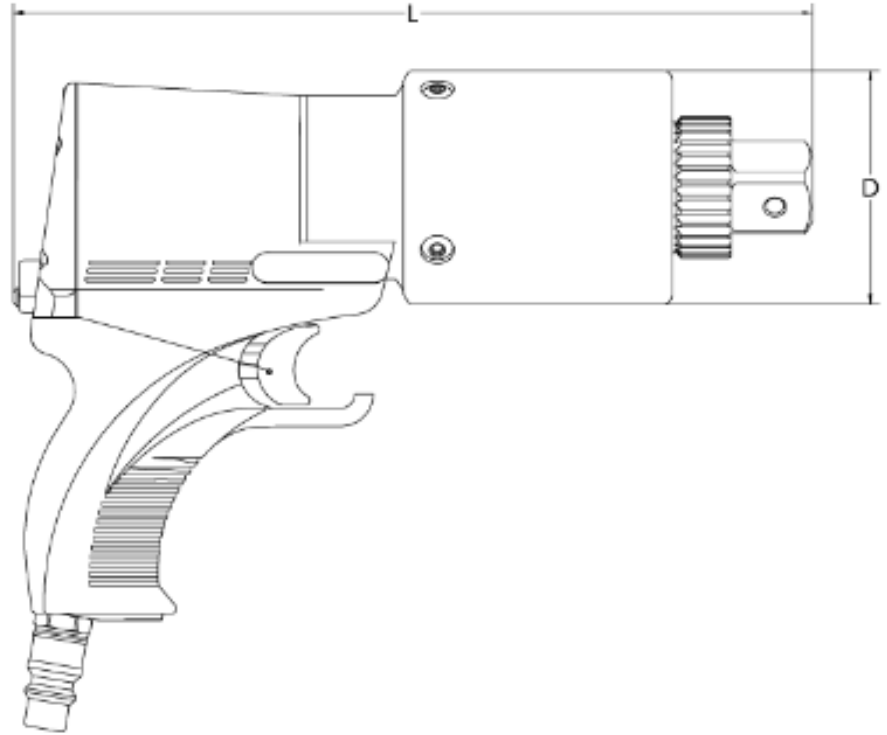

## jGUN Single Speed Dimensions

### Imperial Metric

MODEL	Height (H)	Width (W)	Length (L)	RPM	Drive	Weight	Torque Range
jGUN SINGLE SPEED .25	7.32"	2.74"	7.03"	65.00	3/4	7.20 Lbs.	20-230 ft-lbs
jGUN SINGLE SPEED .5	7.32"	2.74"	8.07"	24.00	3/4	7.20 Lbs.	40-315 ft-lbs
jGUN SINGLE SPEED .7	7.94"	3.35"	9.93"	26.00	3/4	10.40 Lbs.	75-650 ft-lbs
jGUN SINGLE SPEED 1	7.32"	2.74"	8.90"	6.50	3/4	10.00 Lbs.	200-1175 ft-lbs
jGUN SINGLE SPEED 2	7.94"	3.53"	10.46"	5.50	1	14.50 Lbs.	300-1850 ft-lbs
jGUN SINGLE SPEED 3	7.94"	3.53"	11.11"	5.00	1	15.74 Lbs.	400-3150 ft-lbs
jGUN SINGLE SPEED 5	8.25"	4.15"	12.68"	2.50	1 1/2	20.05 Lbs.	600-5200 ft-lbs
jGUN SINGLE SPEED 8	8.46"	4.56"	13.90"	1.50	1 1/2	26.50 Lbs.	1000-8200 ft-lbs