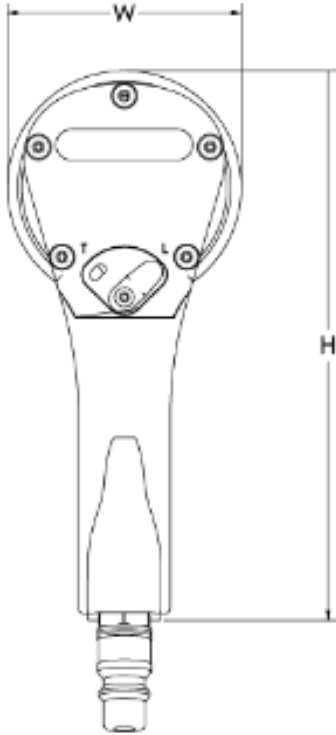

## jGUN Single Speed Dimensions

### Imperial Metric

MODEL	Height (H)	Width (W)	Length (L)	RPM	Drive	Weight	Torque Range
jGUN SINGLE SPEED .25	7.32"	2.74"	7.03"	65.00	3/4	7.20 Lbs.	20-230 ft-lbs
jGUN SINGLE SPEED .5	7.32"	2.74"	8.07"	24.00	3/4	7.20 Lbs.	40-315 ft-lbs
jGUN SINGLE SPEED .7	7.94"	3.35"	9.93"	26.00	3/4	10.40 Lbs.	75-650 ft-lbs
jGUN SINGLE SPEED 1	7.32"	2.74"	8.90"	6.50	3/4	10.00 Lbs.	200-1175 ft-lbs
jGUN SINGLE SPEED 2	7.94"	3.53"	10.46"	5.50	1	14.50 Lbs.	300-1850 ft-lbs
jGUN SINGLE SPEED 3	7.94"	3.53"	11.11"	5.00	1	15.74 Lbs.	400-3150 ft-lbs
jGUN SINGLE SPEED 5	8.25"	4.15"	12.68"	2.50	1 1/2	20.05 Lbs.	600-5200 ft-lbs
jGUN SINGLE SPEED 8	8.46"	4.56"	13.90"	1.50	1 1/2	26.50 Lbs.	1000-8200 ft-lbs